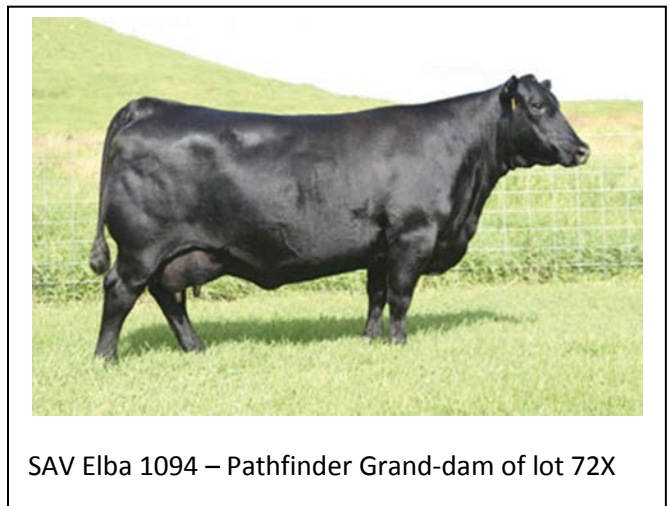

# JF Angus Bulls with *Schaff Angus Valley* Breeding SELL

*As Add on Lots in the Janssen Farms Scale-Buster bull sale*

**Wednesday, March 7, 11am, Dunlap Livestock Auction**

**Lot 72X - Janssen Worldwide 1487** Born 4/14/2011 – BW: 79 lbs. – WW: 801 – YW: 1310

Waimata Lad E230 (New Zealand Bred Pathfinder Sire)

Sire: **S A V Worldwide 9088**

S AV Abigale 5650 (Full sister to SAV Mandan)

S A V Mandan 5664

Dam: **S A V Elba 9314**

S A V Elba 1094

**\*This bull is recommended for Heifers!**

---

**Lot 73X – Janssen Worldwide 1488** Born 4/15/2011- BW: 72 lbs. – WW: 739 – YW: 1288

Waimata Lad E230 (New Zealand Bred Pathfinder Sire)

Sire: **S A V Worldwide 9088**

S AV Abigale 5650 (Full sister to SAV Mandan)